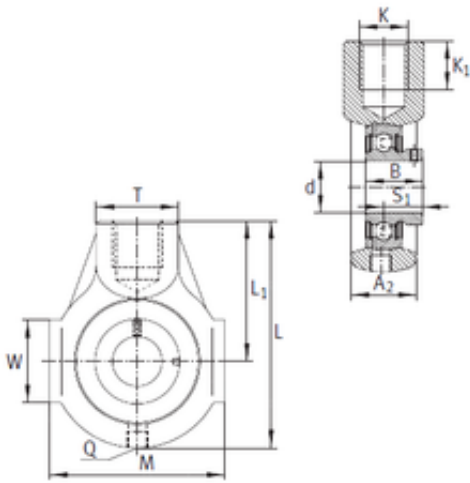

NTK BEARING PRECISION AXLE CORP.

INA PHEY30 bearing units

Bearing No. PHEY30

PHEY30 Bearing 2D drawings and 3D CAD models

Bore Diameter	30 mm
d	30 mm
S1	21 mm
K1	24 mm
Thread (Q)	Rp1/8
Thread (K)	M24
B	30 mm
L	114 mm
L1	72 mm
M	85 mm
T	40 mm
W	40 mm
A2	32 mm
Weight	1,03 Kg
Basic dynamic load rating (C)	19,5 kN
Category	Bearings
Inventory	0.0
Manufacturer Name	SCHAEFFLER GROUP
Minimum Buy Quantity	N/A
Weight / Kilogram	1.04
Product Group	M06110