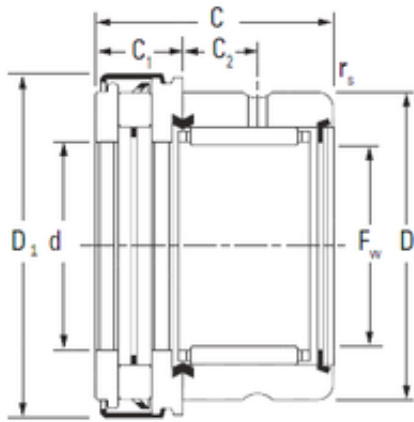

NTK BEARING PRECISION AXLE CORP.

KOYO RAXZ 512 complex bearings

Bearing No. RAXZ 512

Bore Diameter	14 mm
Outer Diameter	21 mm
d	14 mm
Fw	12 mm
D	21 mm
D1	26,4 mm
r5 min.	0,35 mm
C	22 mm
C1	8 mm
C2	6 mm
Weight	0,033 Kg
Dynamic load rating radial (C)	6,8 kN
Dynamic load rating axial (C)	12,7 kN
Static load rating radial (C0)	9 kN
Static load rating axial (C0)	29,5 kN
Bearing No.	RAXZ 512
dw	12
Da	26.4
Limiting speeds(min-1)	13000
RadialCr	6.8
RadialC0r	9.0
ThrustCa	12.7
RadialC0a	29.5
Matching inner ring No.	IM 9 12 16 P
rs	0.35

RAXZ 512 Bearing 2D drawings and 3D CAD models

NTK BEARING PRECISION AXLE CORP.

Radial	1.30
Thrust	2.50
(Refer.) Mass(kg)	0.033