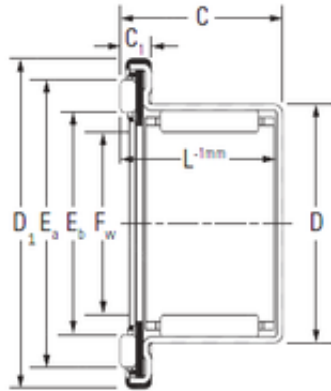

NTK BEARING PRECISION AXLE CORP.

KOYO RAXF 725 complex bearings

Bearing No. RAXF 725

Size	25x33x22.2 mm
Bore Diameter	25 mm
Outer Diameter	33 mm
Width	22,2 mm
Fw	25 mm
D	33 mm
D1	45,5 mm
C	22,2 mm
C1	4,2 mm
L	21,2 mm
Ea	39,6 mm
Eb	30 mm
Weight	0,055 Kg
Dynamic load rating radial (C)	20,5 kN
Dynamic load rating axial (C)	13,7 kN
Static load rating radial (C0)	32 kN
Static load rating axial (C0)	52 kN

RAXF 725 Bearing 2D drawings and 3D CAD models