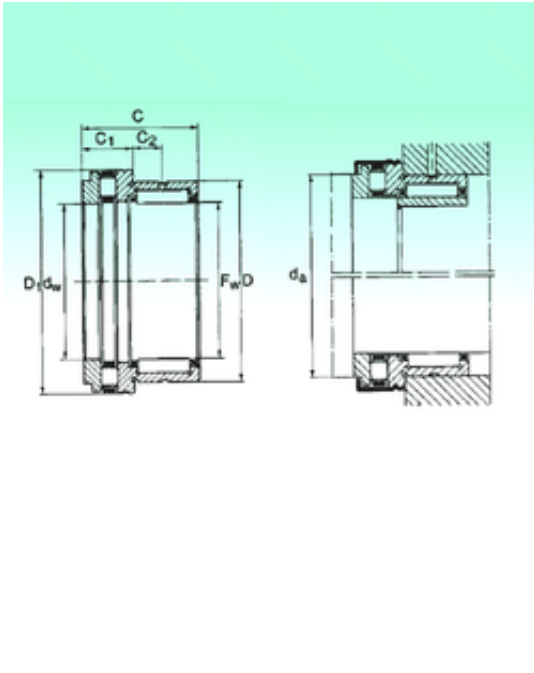

NTK BEARING PRECISION AXLE CORP.

NKXR 15 Bearing 2D drawings and 3D CAD models

NBS NKXR 15 complex bearings

Bearing No. NKXR 15

Size	15x24x23 mm
Bore Diameter	15 mm
Outer Diameter	24 mm
Width	23 mm
d	15 mm
Fw	15 mm
D	24 mm
C	23 mm
C1	9 mm
D1	28,1 mm
D2	29,2 mm
C2	6,5 mm
da	23,7 mm
Weight	0,042 Kg
Dynamic load rating radial (C)	10,5 kN
Dynamic load rating axial (C)	13,5 kN
Static load rating radial (C0)	11,5 kN
Static load rating axial (C0)	27,5 kN