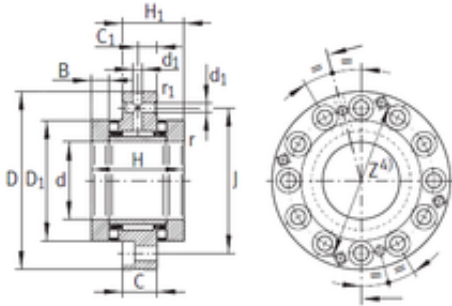

NTK BEARING PRECISION AXLE CORP.

40 mm x 100 mm x 11 mm INA
ZARF40100-TV complex bearings

Bearing No. ZARF40100-TV

ZARF40100-TV Bearing 2D drawings and 3D CAD models

Size	40x100x18 mm
Bore Diameter	40 mm
Outer Diameter	100 mm
Width	18 mm
d	40 mm
D	100 mm
C	18 mm
H	54 mm
d1	3,2 mm
r min.	0,3 mm
r1 min.	0,6 mm
B	11 mm
C1	10 mm
D1	65 mm
H1	35 mm
J	80 mm
da min.	55 mm
Da max.	66 mm
Weight	1,35 Kg
Dynamic load rating radial (C)	27,5 kN
Dynamic load rating axial (C)	59 kN
Static load rating radial (C0)	53 kN
Static load rating axial (C0)	163 kN
(Grease) Lubrication Speed	1 600 r/min

NTK BEARING PRECISION AXLE CORP.

Category	Roller Bearings
Inventory	0.0
Manufacturer Name	SCHAEFFLER GROUP
Minimum Buy Quantity	N/A
Weight / Kilogram	0
EAN	4012802078213
Product Group	B04144