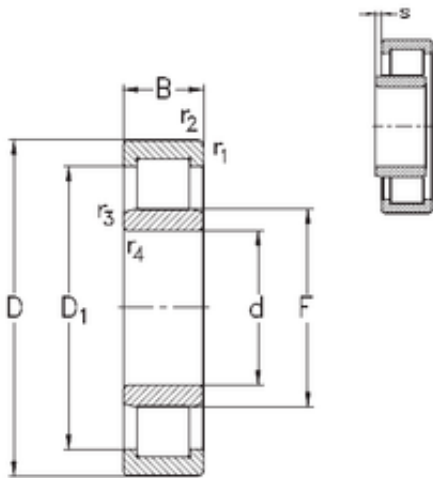

NTK BEARING PRECISION AXLE CORP.

55 mm x 120 mm x 43 mm NKE NU2311-E-TVP3 cylindrical roller bearings

Bearing No. NU2311-E-TVP3

| | |
|-------------------------------|--------------|
| Size | 55x120x43 mm |
| Bore Diameter | 55 mm |
| Outer Diameter | 120 mm |
| Width | 43 mm |
| d | 55 mm |
| F | 70,5 mm |
| D | 120 mm |
| B | 43 mm |
| C | 43 mm |
| r1 min. | 2 mm |
| r2 min. | 2 mm |
| r3 min. | 2 mm |
| r4 min. | 2 mm |
| S | 3,3 mm |
| Weight | 2,3 Kg |
| Basic dynamic load rating (C) | 224 kN |
| Basic static load rating (C0) | 233 kN |

NU2311-E-TVP3 Bearing 2D drawings and 3D CAD models