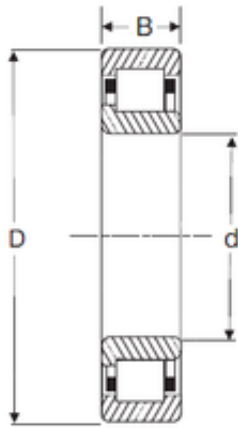

NTK BEARING PRECISION AXLE CORP.

45 mm x 85 mm x 23 mm SIGMA NJ 2209
cylindrical roller bearings

Bearing No. NJ 2209

Size	45x85x23 mm
Bore Diameter	45 mm
Outer Diameter	85 mm
Width	23 mm
d	45 mm
D	85 mm
B	23 mm
C	23 mm

NJ 2209 Bearing 2D drawings and 3D CAD models