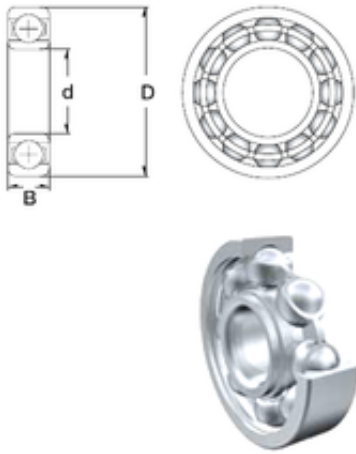

NTK BEARING PRECISION AXLE CORP.

6 mm x 19 mm x 6 mm ZEN S626-2RS deep groove ball bearings

Bearing No. S626-2RS

Size	6x19x6 mm
Bore Diameter	6 mm
Outer Diameter	19 mm
Width	6 mm
d	6 mm
D	19 mm
B	6 mm
C	6 mm
Basic dynamic load rating (C)	2,336 kN
Basic static load rating (C0)	0,896 kN

S626-2RS Bearing 2D drawings and 3D CAD models