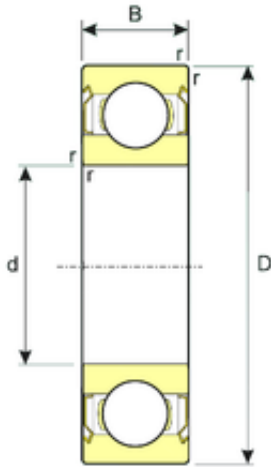

NTK BEARING PRECISION AXLE CORP.

55 mm x 80 mm x 13 mm ISB SS 61911-2RS
deep groove ball bearings

Bearing No. SS 61911-2RS

Size	55x80x13 mm
Bore Diameter	55 mm
Outer Diameter	80 mm
Width	13 mm
d	55 mm
D	80 mm
B	13 mm
C	13 mm
Weight	0,18 Kg
Basic dynamic load rating (C)	15,68 kN
Basic static load rating (C0)	13,034 kN

SS 61911-2RS Bearing 2D drawings and 3D CAD models