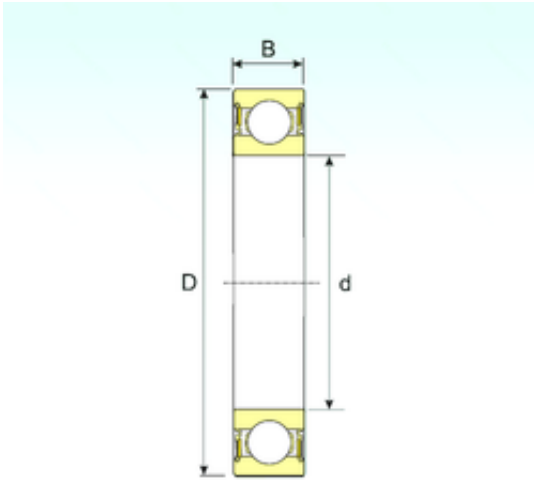

# NTK BEARING PRECISION AXLE CORP.

30 mm x 62 mm x 20 mm ISB 62206-2RS deep groove ball bearings

Bearing No. 62206-2RS

Size	30x62x20 mm
Bore Diameter	30 mm
Outer Diameter	62 mm
Width	20 mm
d	30 mm
D	62 mm
B	20 mm
C	20 mm
Weight	0,24 Kg
Basic dynamic load rating (C)	19,11 kN
Basic static load rating (C0)	10,98 kN

62206-2RS Bearing 2D drawings and 3D CAD models