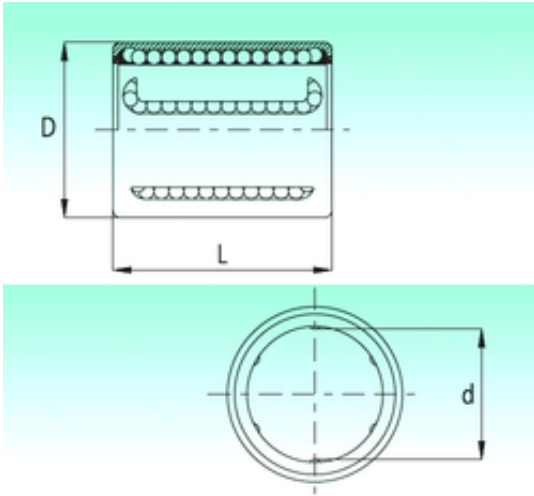

NTK BEARING PRECISION AXLE CORP.

NBS KH1428 linear bearings

Bearing No. KH1428

Bore Diameter	14 mm
Outer Diameter	21 mm
d	14 mm
D	21 mm
L	28 mm
Weight	0,021 Kg
Basic dynamic load rating (C)	0,62 kN

KH1428 Bearing 2D drawings and 3D CAD models