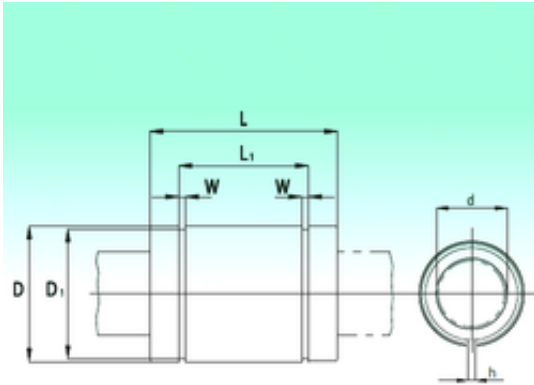

# NTK BEARING PRECISION AXLE CORP.

KBS0522 Bearing 2D drawings and 3D CAD models

## NBS KBS0522 linear bearings

Bearing No. KBS0522

Bore Diameter	5 mm
Outer Diameter	12 mm
d	5 mm
D	12 mm
h	1,1 mm
D1	11,5 mm
L1	14,5 mm
W	1,1 mm
L	22 mm
Weight	0,012 Kg
Basic dynamic load rating (C)	0,21 kN