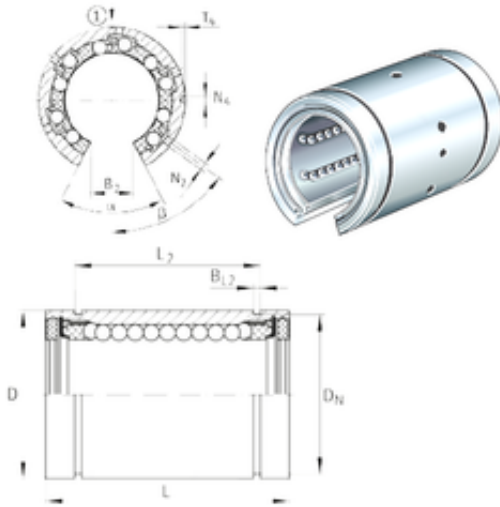

## INA KBO16-PP linear bearings

Bearing No. KBO16-PP

KBO16-PP Bearing 2D drawings and 3D CAD models

Bore Diameter	16 mm
Outer Diameter	26 mm
Fw	16 mm
D	26 mm
Dn	24,9 mm
L2	24,6 mm
B2	10,1 mm
N2	2 mm
L	36 mm
BL2	1,3 mm
T4	1,2 mm
N4	2,2 mm
Weight	0,04 Kg
Basic dynamic load rating (C)	0,8 kN