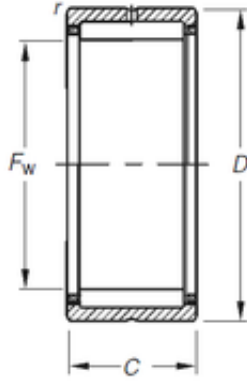

NTK BEARING PRECISION AXLE CORP.

Timken NK95/36 needle roller bearings

Bearing No. NK95/36

Size	95x115x36 mm
Bore Diameter	95 mm
Outer Diameter	115 mm
Width	36 mm
d	95 mm
D	115 mm
C	36 mm
r	1 mm
Weight	0,803 Kg
Basic dynamic load rating (C)	114 kN
Basic static load rating (C0)	238 kN
(Grease) Lubrication Speed	4500 r/min

NK95/36 Bearing 2D drawings and 3D CAD models